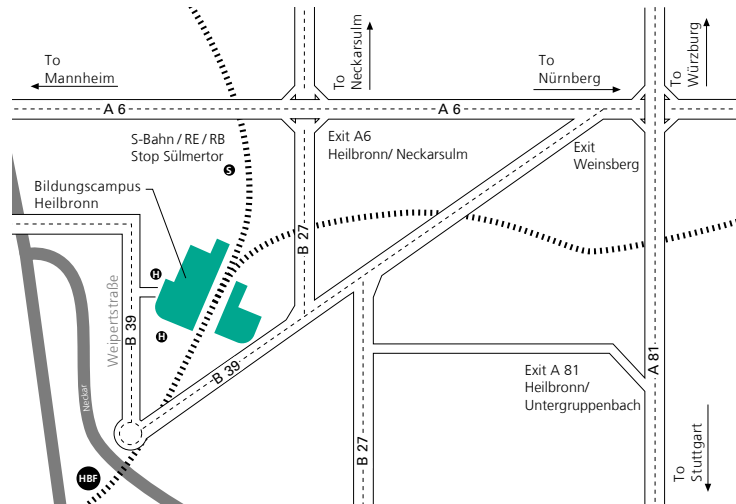

Fraunhofer IAO

FRAUNHOFER INSTITUTE FOR INDUSTRIAL ENGINEERING IAO

How to find us:

Fraunhofer IAO

Research and Innovation Center for Cognitive Service Systems

Bildungscampus 9

74076 Heilbronn

Germany

By bus | From Heilbronn main station, take bus line 5 or 12 as far as the stop "Europaplatz Ost" or "Europaplatz Süd". Our office is only a few steps away from there.

By car | Coming from the A81 Autobahn, take the exit "11 – Heilbronn/Untergruppenbach" and follow the signs to "Heilbronn-Zentrum/Untergruppenbach/Löwenstein". Turn onto the L1111/B27. Keep following the street, which later turns into the B39, as far as the roundabout at "Europaplatz".

Coming from the A6 Autobahn, take the exit "37 – Heilbronn/Neckarsulm" and follow the signs to "Heilbronn-Zentrum". At the intersection "Schaeuffelenstrasse"/"Mannheimer Strasse" turn right and drive to the roundabout at "Europaplatz".

By plane | From Stuttgart airport, take S-Bahn (suburban rail) line S2 or S3 as far as Stuttgart main station. Your following train is leaving in the upper part of the station. Take the RB/RE/IRE in the direction of Heilbronn, Würzburg, Osterburken or Bad Friedrichshall as far as Heilbronn main station. From here, follow the bus instructions above.