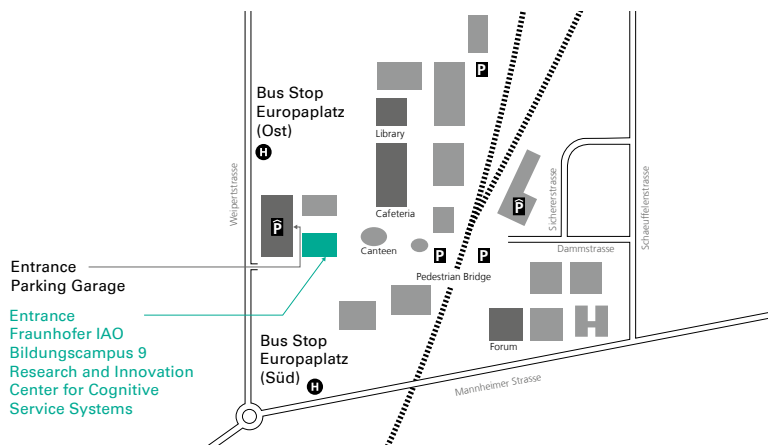

Fraunhofer IAO

FRAUNHOFER INSTITUTE FOR INDUSTRIAL ENGINEERING IAO

How to find us:

Fraunhofer IAO

Research and Innovation Center for Cognitive Service Systems

Bildungscampus 9

74076 Heilbronn

Germany

By bus | From Heilbronn main station, take bus line 5 or 12 as far as the stop "Europaplatz Ost" or "Europaplatz Süd". Our office is only a few steps away from there.

By car | Coming from the A81 Autobahn, take the exit "11 – Heilbronn/Untergruppenbach" and follow the signs to "Heilbronn-Zentrum/Untergruppenbach/Löwenstein". Turn onto the L1111/B27. Keep following the street, which later turns into the B39, as far as the roundabout at "Europaplatz".

Coming from the A6 Autobahn, take the exit "37 – Heilbronn/Neckarsulm" and follow the signs to "Heilbronn-Zentrum". At the intersection "Schaeuffelenstrasse"/"Mannheimer Strasse" turn right and drive to the roundabout at "Europaplatz".

By plane | From Stuttgart airport, take S-Bahn (suburban rail) line S2 or S3 as far as Stuttgart main station. Your following train is leaving in the upper part of the station. Take the RB/RE/IRE in the direction of Heilbronn, Würzburg, Osterburken or Bad Friedrichshall as far as Heilbronn main station. From here, follow the bus instructions above.